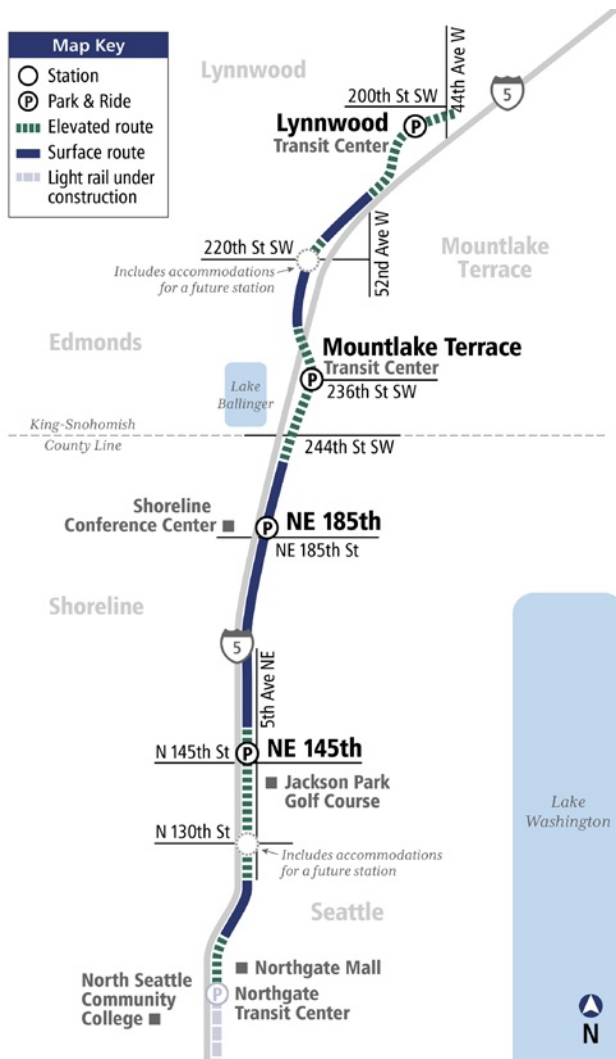

Lynnwood Link Extension

- 8.5 mile extension - Northgate to Lynnwood Transit Center
- 4 stations:
 - **Shoreline**
NE 145th Street – elevated
 - **Shoreline**
NE 185th Street – retained cut/fill
 - **Mountlake Terrace**
Mountlake Terrace Transit Center – elevated
 - **Lynnwood**
Lynnwood Transit Center – elevated